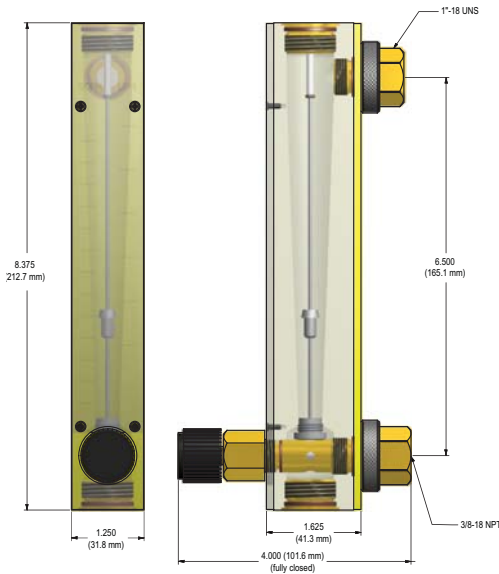

ACRYLIC FLOW METERS

**6A02
Valve Option**

6A02 Series Acrylic Flow Meters

These unique meters are being offered with any one of interchangeable direct reading scales for Air, Nitrogen, Oxygen, Carbon Dioxide, Argon, Helium and Water. Scales are mounted at the front of the flow body and are positioned and secured by a clear front plate held in place by four screws.

Dual scales display flow rates in both metric and English units. Optional scales can be developed for diverse flow conditions, facilitating OEM applications. The yellow colored backing enhances readability of scales and helps to minimize eye fatigue.

6A02 Series Flow Meters are configured for "panel mount" 3/8" female NPT connections. Models available with optional low hysteresis, multi-turn needle valve is included.

*6A02 SPECIFICATIONS

ACCURACY:	±5% of full scale reading.
CONNECTIONS:	3/8" Female NPT.
MAXIMUM TEMPERATURE:	150 °F/ 65 °C Maximum.
MAXIMUM PRESSURE:	100 psi/6.89 Bar Maximum.
FLOAT AND GUIDE:	316 stainless steel.
INLET/OUTLET CONNECTIONS:	Brass.
PANEL MOUNTING:	Polypropylene® Nuts.
O-RINGS:	FKM.
VALVE PARTS:	Brass.